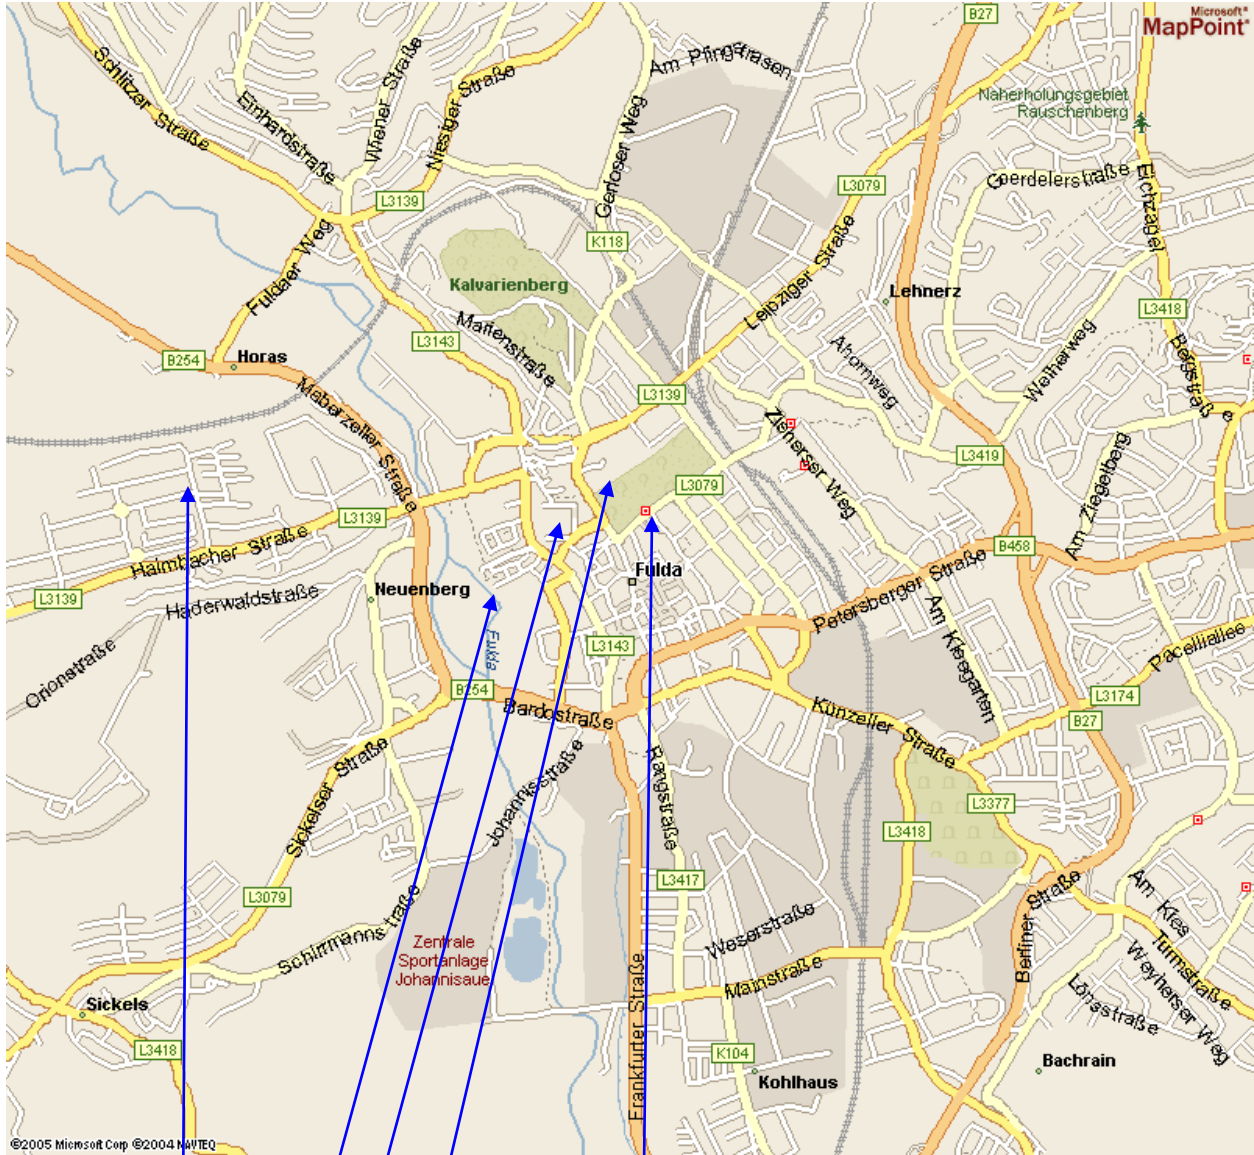

Boxed #s correspond with Ref # on Hotel List

Fulda Stadtmittle

- RHQ
- Weisenmuhle
- Dom
- Orangerie
- Maritim Hotel
- Stadtschloss/Fulda City Hall Courtyard

OP Alpha

From Fulda: B27 to Hünfeld, then B84 to Rasdorf

From Bad Hersfeld: South on B27, left on L3170 thru Eitra to Eiterfeld to Rasdorf

From Bad Kissingen: To Fulda, then B27 to Hünfeld and B84 to Rasdorf