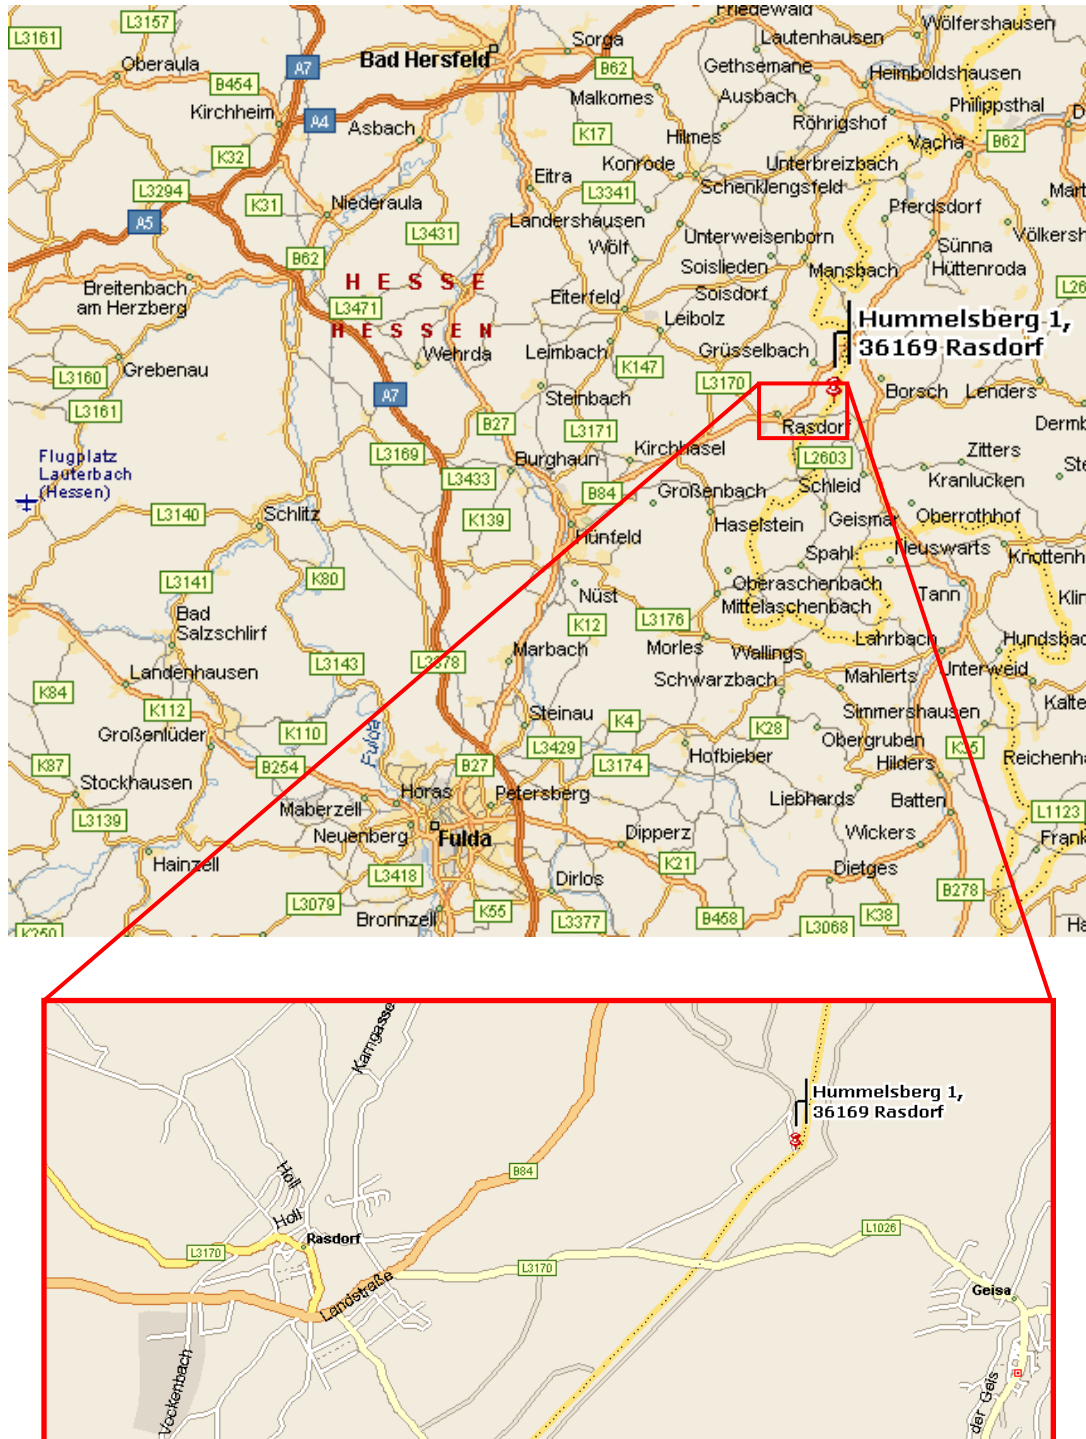

Boxed #s correspond with Ref # on Hotel List

Fulda Stadtmittle

- RHQ
- Weisenmuhle
- Dom
- Orangerie
- Maritim Hotel
- Stadtschloss/Fulda City Hall Courtyard

OP Alpha

From Fulda: B27 to Hünfeld, then B84 to Rasdorf

From Bad Hersfeld: South on B27, left on L3170 thru Eitra to Eiterfeld to Rasdorf

From Bad Kissingen: To Fulda, then B27 to Hünfeld and B84 to Rasdorf